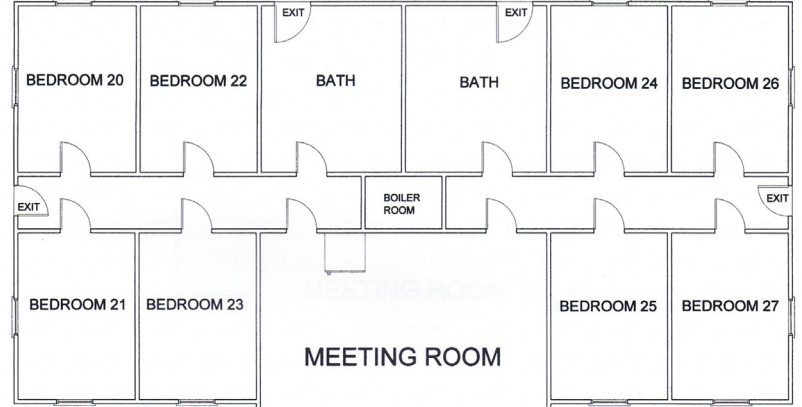

**RETREAT CENTER ONE**

CAPACITY : 32 PERSONS  
 4 PERSONS TO EACH BEDROOM  
 2 DOUBLE BUNKS IN EACH ROOM

**RETREAT CENTER TWO**

CAPACITY : 32 PERSONS  
 4 PERSONS TO EACH BEDROOM  
 2 DOUBLE BUNKS IN EACH ROOM

**RETREAT CENTER THREE**

CAPACITY : 32 PERSONS  
 4 PERSONS TO EACH BEDROOM  
 2 DOUBLE BUNKS IN EACH ROOM

**BEDROOMS AND BUNKS**

**RETREAT LODGE BATHROOM**

**RETREAT LODGE COMMON ROOM**

**RETREAT VILLAGE REC HALL**