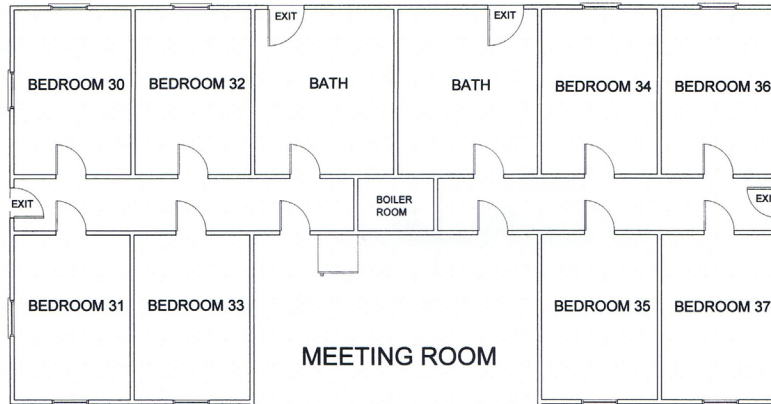

**RETREAT CENTER ONE**

CAPACITY : 32 PERSONS  
 4 PERSONS TO EACH BEDROOM  
 2 DOUBLE BUNKS IN EACH ROOM

**RETREAT CENTER TWO**

CAPACITY : 32 PERSONS  
 4 PERSONS TO EACH BEDROOM  
 2 DOUBLE BUNKS IN EACH ROOM

**RETREAT CENTER THREE**

CAPACITY : 32 PERSONS  
 4 PERSONS TO EACH BEDROOM  
 2 DOUBLE BUNKS IN EACH ROOM

**BEDROOMS AND BUNKS**

**RETREAT LODGE BATHROOM**

**RETREAT LODGE COMMON ROOM**

**RETREAT VILLAGE REC HALL**